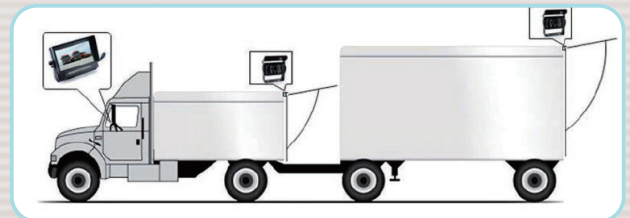

# 4-Channels Reversing Camera System with Recording Function

Support 10m Caravan and 40' Container

Waterproof

Wireless

Low Latency

Quad View

7"LCD Monitor

Resolution

## Features

- 7" color high resolution LCD monitor 1024 X 600
- Superior 2.4GHz digital wireless functionality ensures crystal clear picture up to 450M away in open space
- Advance H.264 video compression technology
- System supports up to 4 cameras with single, split, H or quad display.
- Maximum recording resolution 1080p
- Removable sun visor
- Easy detachable suction cup monitor mount
- IP69K Waterproof metal Camera
- Video Transmission resolution 1080P
- Excellent low light and high bright environment performance
- IR cut filter for advanced color accuracy