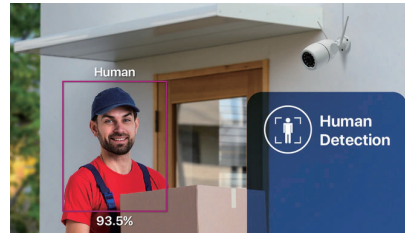

It's natural to want to monitor the activity that happens inside or outside of your home, and it's essential that you are promptly notified when any such activity occurs. Thanks to Tranwo Biometric Cam powerful mbedded CPU and edge computing technology that enables real-time fire, human and vehicle detection, you will receive instant alerts of the things that matter most.

Facial Recognition

You can use the Quick Learning function to tag the faces directly from the notification, training the camera to recognize that face in the future. The camera can recognize faces up to 10 feet away.

Enable human detection to eliminate false alarms triggered by flying insects, moving pet, or other objects.

By mounting your camera in front of your house, you can be notified immediately whenever a person approaches your property. Tranwo Biometric Cam can spot humans up to 50 feet away!