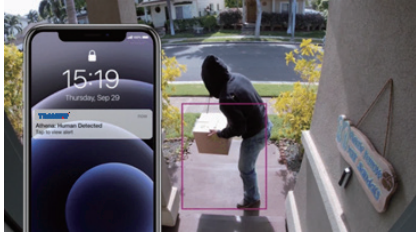

TRANWO Technology Corp

No.236, Sec. 3, Huanbei Rd., Jubei City, Hsinchu County 30265, Taiwan
 TEL: +886-3-553-5326 FAX: +886-3-553-5283
 EMAIL: sales@tranwo.com www.tranwo.com

Biometric Camera

OUTDOOR

Time Matters

It's natural to want to monitor the activity that happens inside or outside of your home, and it's essential that you are promptly notified when any such activity occurs. Thanks to Tranwo Biometric Cam powerful mbedded CPU and edge computing technology that enables real-time fire, human and vehicle detection, you will receive instant alerts of the things that matter most.

Facial Recognition

You can use the Quick Learning function to tag the faces directly from the notification, training the camera to recognize that face in the future. The camera can recognize faces up to 10 feet away.

Enable human detection to eliminate false alarms triggered by flying insects, moving pet, or other objects.

By mounting your camera in front of your house, you can be notified immediately whenever a person approaches your property. Tranwo Biometric Cam can spot humans up to 50 feet away!