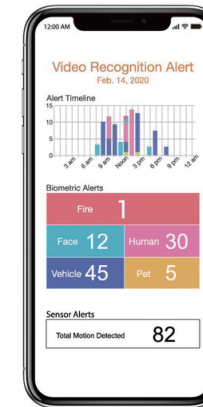

Enable human detection to eliminate false alarms triggered by flying insects, moving pet, or other objects.

By mounting your camera in front of your house, you can be notified immediately whenever a person approaches your property. Tranwo Biometric Cam can spot humans up to 50 feet away!

Take immediate action when fire is spotted.

Using a similar technology to voice print, our product is also able to recognize various sounds. For home security, we narrowed it down to the sounds of glass shattering and smoke detector alarm. This way, we strive to reduce false alarms and revolutionize today's homeland security.

Have you ever wondered what your pet is up to when you're not around?

Tranwo Biometric Cam can identify dogs, cats, and birds up to 20 feet away! The pet owner will be informed of what the camera is seeing directly from a notification on the phone.

- Tranwo APP -

Download free Tranwo app available both for Android and iOS devices.

We constantly work on UI improvements and adding new functionalities to our app

- Design**
Display categorized alert types based on artificial intelligence analytics.
- Real-Time**
Fires, faces, humans, vehicles, pets, etc, alerts are updated in real time.
- Innovation**
Tranwo is the first to offer biometric analytics solutions to security market.
- Biometrics**
Each biometric alert can be instantly downloaded from app UI.