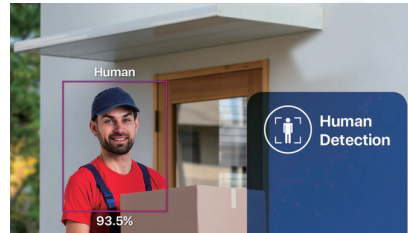

ANDROID APP ON Google play

CES INNOVATION AWARDS 2020 HONOREE

Time Matters

It's natural to want to monitor the activity that happens inside or outside of your home, and it's essential that you are promptly notified when any such activity occurs. Thanks to Tranwo Biometric Cam powerful mbedded CPU and edge computing technology that enables real-time fire, human and vehicle detection, you will receive instant alerts of the things that matter most.

Facial Recognition

You can use the Quick Learning function to tag the faces directly from the notification, training the camera to recognize that face in the future. The camera can recognize faces up to 10 feet away.

Enable human detection to eliminate false alarms triggered by flying insects, moving pet, or other objects.

By mounting your camera in front of your house, you can be notified immediately whenever a person approaches your property. Tranwo Biometric Cam can spot humans up to 50 feet away!