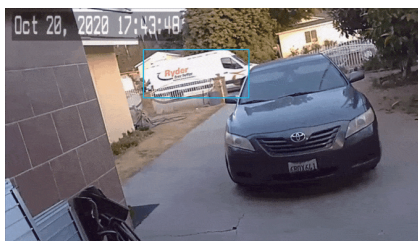

- What do we excel at ? -

	TRANWO	Ring	Arlo	Nest
Best Privacy Protection with 256-bit Encryption Technology	Yes	NO	NO	NO
Edge Computing Technology	Yes	NO	NO	NO
Fire Warning Support	Yes	NO	NO	NO
Heat Map & Path Tracking	Yes	NO	NO	NO
Unlimited Cloud Storage up to 365 Days	Yes	NO	NO	NO
Industrial Grade Material (-140F ~ 40F, IP66)	Yes	NO	NO	NO