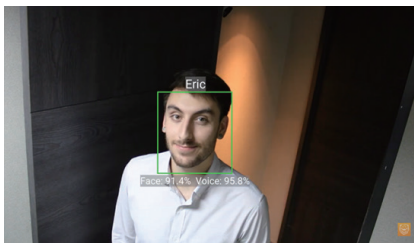

Have you ever wondered what your pet is up to when you're not around?

Tranwo Biometric Cam can identify dogs, cats, and birds up to 20 feet away! The pet owner will be informed of what the camera is seeing directly from a notification on the phone.

- Tranwo APP -

Download free Tranwo app available both for Android and iOS devices.

We constantly work on UI improvements and adding new functionalities to our app

- Design**
Display categorized alert types based on artificial intelligence analytics.
- Real-Time**
Fires, faces, humans, vehicles, pets, etc, alerts are updated in real time.
- Innovation**
Tranwo is the first to offer biometric analytics solutions to security market.
- Biometrics**
Each biometric alert can be instantly downloaded from app UI.

Enhance security with the patent-pending voice print technology.

Voice Print increases the level of accuracy in identification. When paired with facial recognition, Voice Print is capable of identifying human voices and differentiating between users. Tranwo Biometric Cam is able to talk to people so when it recognizes house owners, it will say "Hello".

Be alerted of suspicious vehicles on your property.

You can be notified immediately whenever a vehicle approaches your driveway. Tranwo Biometric Cam can spot vehicles up to 75 feet away!

- What do we excel at ? -