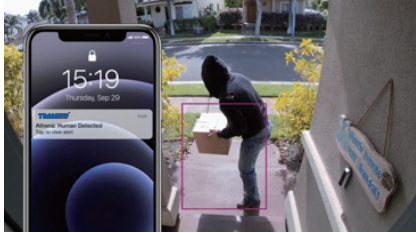

TRANWO

TRANWO Technology Corp

No.236, Sec. 3, Huanbei Rd., Jubei City, Hsinchu County 30265, Taiwan

TEL: +886-3-553-5326 FAX: +886-3-553-5283

EMAIL: sales@tranwo.com www.tranwo.com

Biometric Camera

INDOOR

Available on the App Store

ANDROID APP ON Google play

CES INNOVATION AWARDS 2020 HONOREE

Time Matters

It's natural to want to monitor the activity that happens inside or outside of your home, and it's essential that you are promptly notified when any such activity occurs. Thanks to Tranwo Biometric Cam powerful mbedded CPU and edge computing technology that enables real-time fire, human and vehicle detection, you will receive instant alerts of the things that matter most.

Facial Recognition

You can use the Quick Learning function to tag the faces directly from the notification, training the camera to recognize that face in the future. The camera can recognize faces up to 10 feet away.

Enable human detection to eliminate false alarms triggered by flying insects, moving pet, or other objects.

By mounting your camera in front of your house, you can be notified immediately whenever a person approaches your property. Tranwo Biometric Cam can spot humans up to 50 feet away!