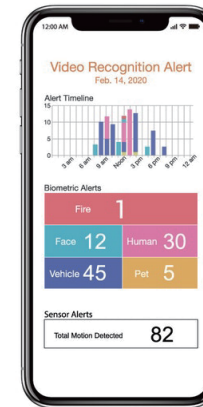

Enable human detection to eliminate false alarms triggered by flying insects, moving pet, or other objects.

By mounting your camera in front of your house, you can be notified immediately whenever a person approaches your property. Tranwo Biometric Cam can spot humans up to 50 feet away!

Take immediate action when fire is spotted.

Using a similar technology to voice print, our product is also able to recognize various sounds. For home security, we narrowed it down to the sounds of glass shattering and smoke detector alarm. This way, we strive to reduce false alarms and revolutionize today's homeland security.

Have you ever wondered what your pet is up to when you're not around?

Tranwo Biometric Cam can identify dogs, cats, and birds up to 20 feet away! The pet owner will be informed of what the camera is seeing directly from a notification on the phone.

- Tranwo APP -

Download free Tranwo app available both for Android and iOS devices.

We constantly work on UI improvements and adding new functionalities to our app

- Design**
Display categorized alert types based on artificial intelligence analytics.
- Real-Time**
Fires, faces, humans, vehicles, pets, etc, alerts are updated in real time.
- Innovation**
Tranwo is the first to offer biometric analytics solutions to security market.
- Biometrics**
Each biometric alert can be instantly downloaded from app UI.