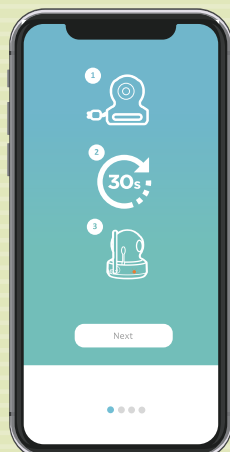

VM2515

4.3 inch Video Baby Monitor

Quick Link

Support 4 Cam

VOX Alert

Data Sharing

Multi-User

Password Control

FEATURES

Camera

- Automatic night vision activation
- 270° Viewing Angle
- Digital Pan, Tilt and Zoom

Audio

- Two-way talk
- Comforting lullabies
- Sound level indicator
- 8-level volume adjustment

Monitor

- 4.3 inch touch screen
- Digital zoom
- 10 hours long battery life

Alert

- Voice/Sound activation (VOX)
- Room temperature display and alert
- Low battery alert
- Out of range warning

APP

- Video streaming
- Sound/Temp/Cry Alerts
- Push notification
- Video recording
- Image snapshot

PHONE APP

Infant Cam

Camera

Wireless	Frequency	2.4GHz ISM band
	Wireless Standard	IEEE 802.11b/g/n
	Transmission Distance (LoS)	CE: 1000 ft/300m; FCC: 1500ft/450m
	Antenna	Dipole
	Bluetooth	LE 4.2
Image	Image Sensor	Color CMOS
	Effective Resolution (pixel)	1280x720
	Video Compression	MJPEG/H.264
	Lens Focus	1.5m~∞
	Image Resolution	HD 720P
	Horizontal	44.5 degree
	Vertical	34.1 degree
Audio	Diagonal	57.3 degree
	Auto White Balance	Yes
	Tow-way Talk	Yes
Night Vision	Lullabies	Yes
	Light Sensor	Yes
System	Day & Night Activation	Automatic
	Motorized Pan & Tilt	Yes
	Temperature Sensor	Yes
	Wall Mount	Yes
	Power Supply	DC 5V, 2A
	Operation Temperature	0°C ~40°C(32°F~104°F)
	Operating Humidity	40~90% RH
Remote Access	iOS iPhone/iPad	Version 10 or above
	Android	Version 6 or above
	Push Message Alert	Yes