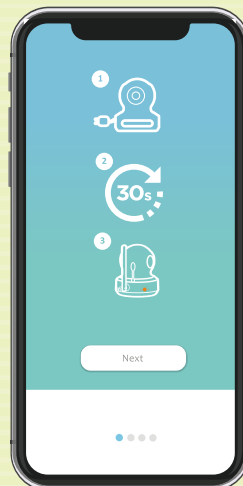

VM2518

5 inch Video Baby Monitor

Quick Link

Support 4 Cam

AI Cry VOX

Data Sharing

Multi-User

Password Control

PHONE APP

Infant

Bluetooth

FEATURES

Camera

- Automatic night vision activation
- 270° Viewing Angle
- Digital Pan, Tilt and Zoom

Audio

- Two-way talk
- 10 comforting lullabies
- Sound level indicator
- 8-level volume adjustment

Monitor

- 5 inch touch screen
- Digital zoom
- 10 hours long battery life

Alert

- Voice/Sound activation (VOX)
- Room temperature display and alert
- Low battery alert
- Out of range warning

APP

- Video streaming
- Sound/Temp/Cry Alerts
- Push notification
- Video recording
- Image snapshot

Camera

Wireless	Frequency	2.4GHz ISM band
	Wireless Standard	IEEE 802.11b/g/n
	Transmission Distance (LoS)	CE: 1000 ft/300m; FCC: 1500ft/450m
	Antenna	Dipole
	Bluetooth	LE 4.2
Image	Image Sensor	Color CMOS
	Effective Resolution (pixel)	1280x720
	Video Compression	MJPEG/H.264
	Lens Focus	1.5m~∞
	Image Resolution	HD 720P
	Horizontal	44.5 degree
	Vertical	34.1 degree
Audio	Diagonal	57.3 degree
	Auto White Balance	Yes
	Tow-way Talk	Yes
Night Vision	Lullabies	Yes
	Light Sensor	Yes
System	Day & Night Activation	Automatic
	Motorized Pan & Tilt	Yes
	Temperature Sensor	Yes
	Wall Mount	Yes
	Power Supply	DC 5V, 2A
	Operation Temperature	0°C ~40°C(32°F~104°F)
	Operating Humidity	40~90% RH
Remote Access	iOS iPhone/iPad	Version 10 or above
	Android	Version 6 or above
	Push Message Alert	Yes